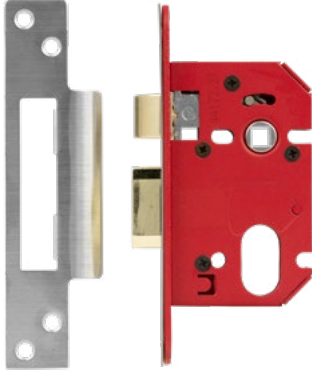

StrongBOLT® oval profile sashlock

CE UK certifiere
EN 12209 CA

Description	Finish	Unit qty	Boxed
2.5" backset sashlock	SS	1	JL220VS-SS-2.5
3" backset sashlock	SS	1	JL220VS-SS-3.0
2.5" backset sashlock	PB	1	JL220VS-PB-2.5
3" backset sashlock	PB	1	JL220VS-PB-3.0
Rebate kit 0.5"	SC	1	J2200REB-0.5-SC
Rebate kit 1"	SC	1	J2200REB-1.0-SC
Rebate kit 0.5"	PB	1	J2200REB-0.5-PL
Rebate kit 1"	PB	1	J2200REB-1.0.PL
Intumescent kit - essential for fire doors	N/A	1	J-STRONGBOLT-SL-IK