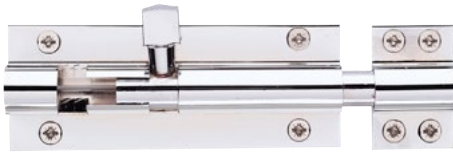

Straight barrel bolt

• Various sizes

Description	Finish	Boxed		Euro slot		
		Unit qty	Product code	Unit qty	Case qty	Product code
51x25mm	PEB	1	DH000520	-	-	-
51x25mm	PCP	1	DH000520CP	-	-	-
76x25mm	PEB	1	DH000522	-	-	-
76x25mm	PCP	1	DH000522CP	1	5	AX000021
76x25mm	PB	-	-	1	5	AX000003
102x25mm	PEB	1	DH000524	-	-	-
102x25mm	PCP	1	DH000524CP	1	5	AX000022
102x25mm	PB	-	-	1	5	AX000004