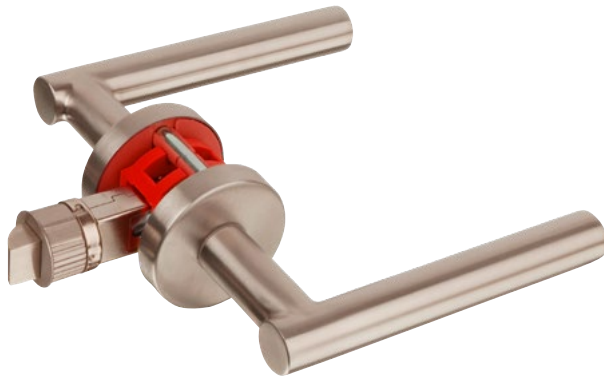

Door furniture

Switch handles simplify the installation process by utilising a bespoke spring-loaded plastic body with a stainless steel handle that just clicks into place.

The stainless steel return to door style handles are designed to suit commercial and office buildings and are available in passage style.