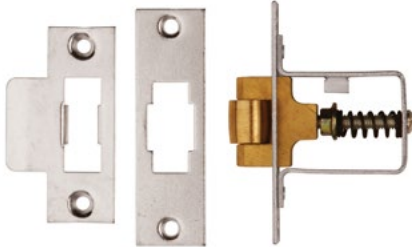

Heavy duty adjustable roller catch

51mm

Finish	Boxed		Product code
	Unit qty		
SSS	1		DH002229
PB	1		DH002228