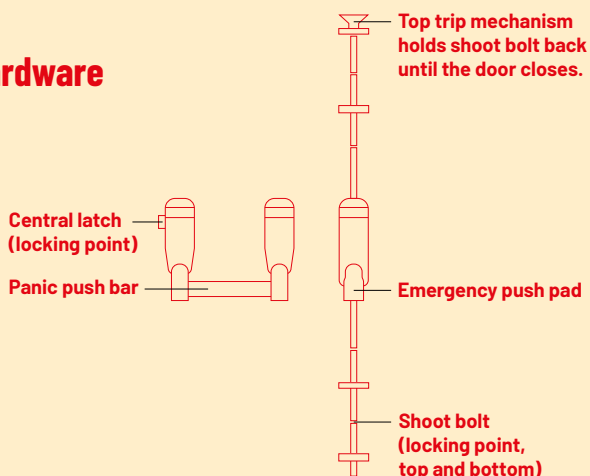

Parts of panic and emergency exit hardware