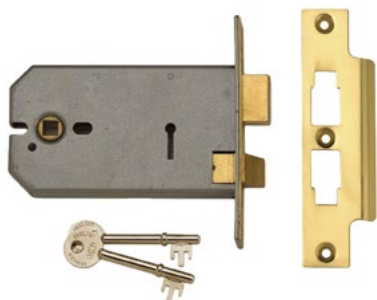

## 2277 3 lever mortice sashlock

CE  
EN 12209

UK  
CA

- Deadbolt locked or unlocked by key from either side
- Reversible latch
- Pierced to accept bolt through furniture
- Keys are suitable for use on doors up to 54mm thick

## 3 lever horizontal mortice lock

- Keys are suitable for use on doors up to 54mm thick
- Deadbolt locked or unlocked by key from either side
- Reversible latch
- Pierced to accept bolt through furniture