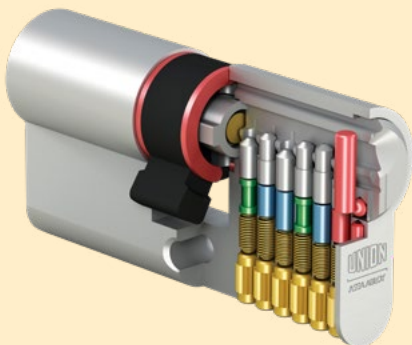

## Looking for a master keyed cylinder system?

UNION offers state-of-the-art cylinder systems and a dedicated in-house master key team.

We can provide solutions for any size of project.

Contact us on **0845 223 2124**