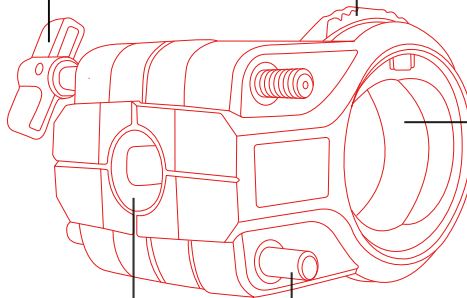

44mm Handle bore

Using a 44mm holesaw and guide bit to bore out the door prepares the door face for installation of Jigtech door handles. Includes a rubber backing for compression to prevent veneer splitting.

Latch bore

Supplied with a push out insert, the latch bore can accommodate both traditional latches with a 22mm hole and Jigtech latches with a 25mm holesaw.

Centering guides

The combination of a threaded and a plain guide create a perfect self-centering mechanism, helping you to locate the latch centrally.