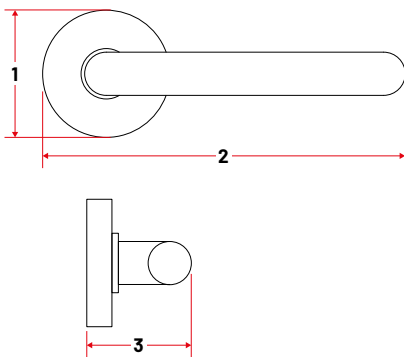

Dimensions

Lever on round rose

- **1** Handle - diameter of round rose or height/width of square rose
- **2** Handle length
- **3** Handle projection