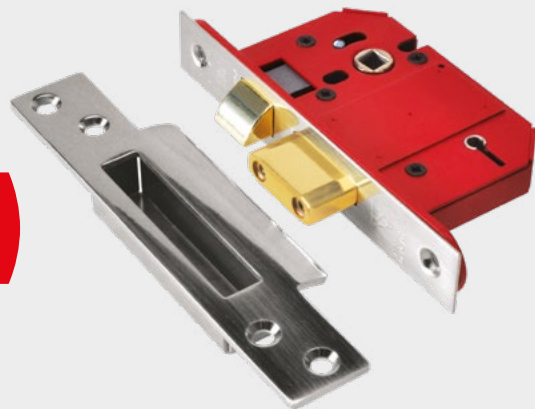

See page 39 for more details