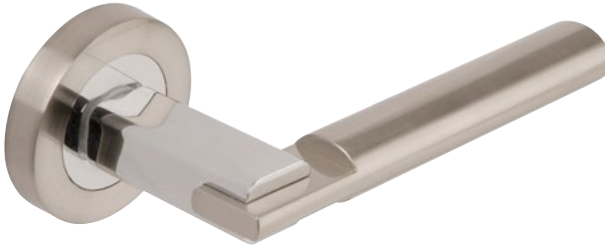

Chronos

Lever on round rose

53mm 125mm 62mm

Description	Boxed		Clam packed		
	Unit qty	Product code	Unit qty	Case qty	Product code
Passage set (handles only)	1 set	DH003655	-	-	-
Privacy set (handle and latch)	1 set	DH003655-PRV	-	-	-
Smart privacy set	1	DH003655-SMART-PRV	-	-	-
Smart internal door pack	1	DH003655-SMART-INT	-	-	-
Keyhole escutcheon	1	DH003621	1	5	DP053621
Euro escutcheon	1	DH003623	1	5	DP053623
Bathroom turn and release	1	DH003622	1	5	DP053622