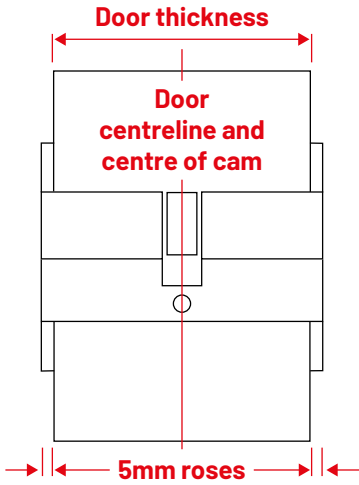

Euro cylinders

How to measure an equal length double cylinder

Door thickness
+ total hardware thickness
= **overall cylinder length**