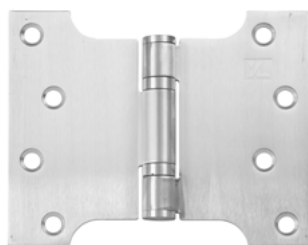

Button top washered parliament hinge

- Heavy duty hinge
- Tested to 100,000 cycles

80kg

Description	Finish	Boxed		
		Unit qty	Case qty	Product code
102x76x127mm washered button tip parliament hinge	SSS	1	5	DP009970
102x76x127mm washered button tip parliament hinge	PSS	1	5	DP009971
102x76x127mm washered button tip parliament hinge	BR	1	5	DP009972