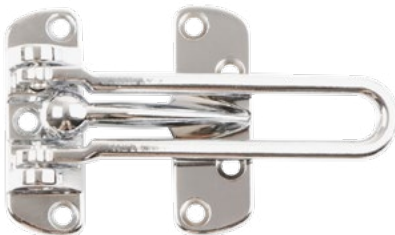

Door guard

60mm
100mm
32mm

Description	Finish	Boxed	
		Case qty	Product code
Door guard	PCP	1	DH003011
Door guard	PB	1	DH003009