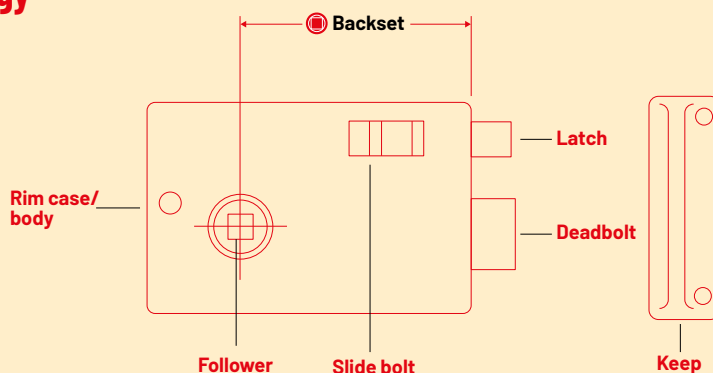

Terminology