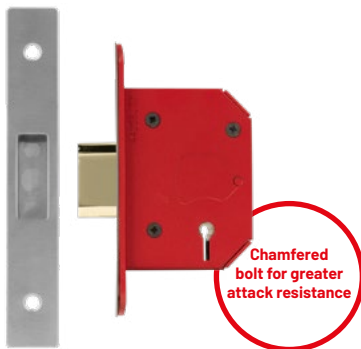

## StrongBOLT® 5 lever mortice deadlock

CE  
EN 12209

UK  
CA

T  
FD30  
FD60

- Anti-saw security feature
- Easy retro-fit for many existing UK mortice locks
- Suitable for doors up to 54mm thick
- Box strike included