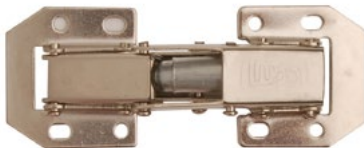

## Sprung hinge

Description	Finish	Euro slot		
		Unit qty	Case qty	Product code
Metal sprung hinge (1 pair)	ZP	1	5	DP007231
Easy on sprung hinge	ZP	1	5	DX40558

For our complete range of door knobs and levers see page 132