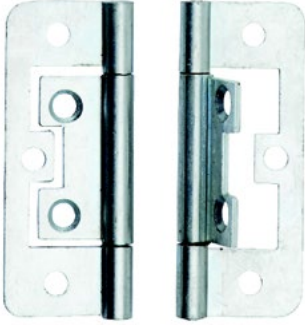

Flush hinge

Euro slot				
Description	Finish	Unit qty	Case qty	Product code
40mm flush hinge (x2)	EB	1	5	DX40505
40mm flush hinge (x2)	ZP	1	5	DX40640
50mm flush hinge (x2)	ZP	1	5	DX40509
50mm flush hinge (x2)	EB	1	5	DX40506
50mm flush hinge - (x8)	EB	1	5	DX40585
63mm flush hinge (x2)	EB	1	5	DX40507
63mm flush hinge (x2)	ZP	1	5	DX40563
75mm flush hinge (x2)	EB	1	5	DX40508
75mm flush hinge (x2)	ZP	1	5	DX40643
50mm flush hinge (x20)	ZP	1	5	DX40641
63mm flush hinge (x20)	ZP	1	5	DX40642