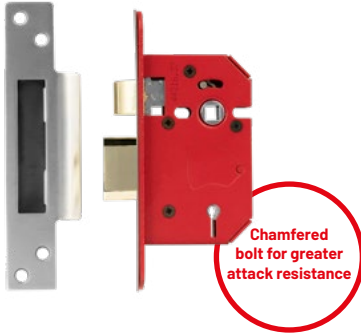

## StrongBOLT® 5 lever mortice sashlock

CE  
EN 12209

UK  
CA

T  
FD30  
FD60

- Chamfered bolt for greater attack resistance
- Anti-saw security feature
- Easy retro-fit for many existing UK mortice locks
- Suitable for doors up to 54mm thick
- Reversible latch
- Box strike included