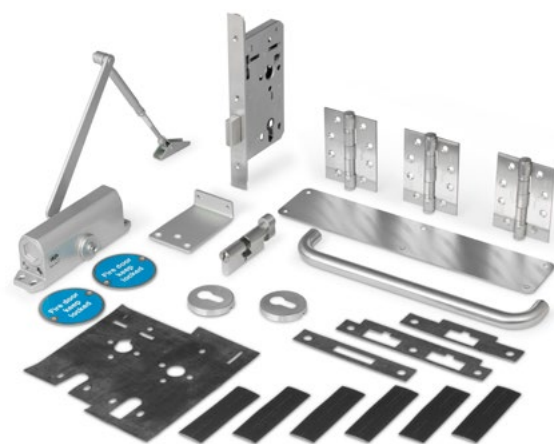

Fire door hardware in one simple box

certifire

- Easy to fit
- Complete compliance
- Total peace of mind
- 4 different door types