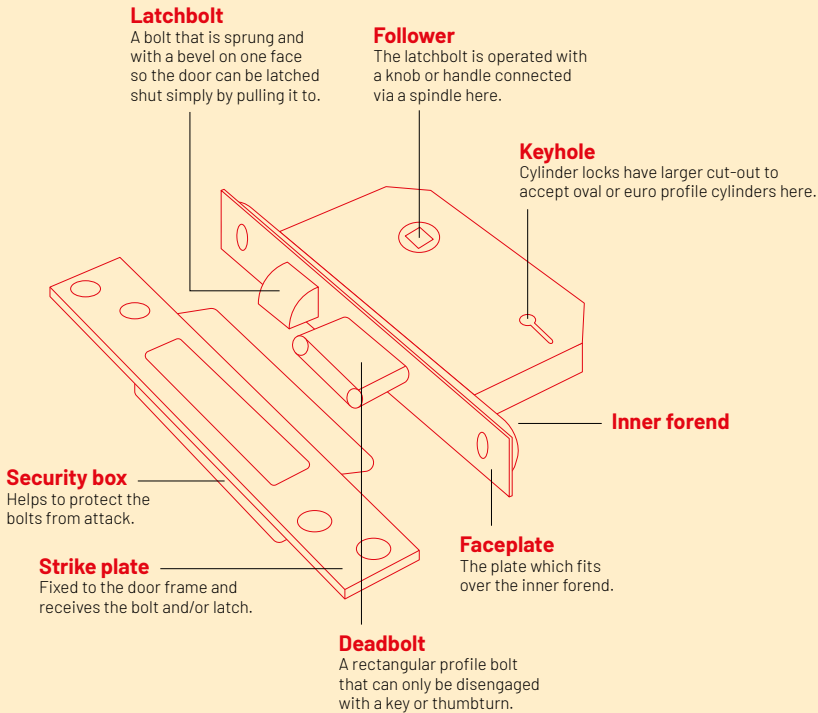

Standards

CE EN 12209 **EN 12209** – classifies mechanically operated locks, latches and locking plates using an 11 digit coding system. Each digit refers to a particular feature of the product measured against the standard's performance requirements.

BS 3621 for thief resistant lock assemblies with key egress. Insurance companies specify that security locks are tested to BS 3621 to comply with the requirements of insurance cover.

CE EN 179 **EN 179** classifies emergency exit devices operated by a lever handle or push pad using a 9 digit coding system. Each digit refers to a particular feature of the product measured against the standard's performance requirements.

Fire door testing – fire resistance within door assemblies serves three main purposes: to restrict the initial development of the fire, to restrict the spread of the fire and to protect escape routes. Whenever fitting a lockcase to a fire door it must be fire door tested and fitted with an appropriate intumescent kit.

Terminology