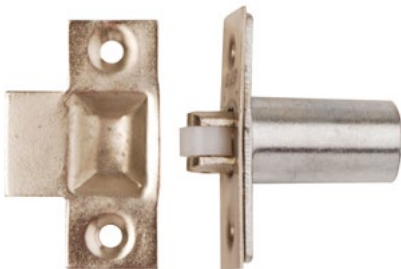

Adjustable roller catch

Description	Finish	Boxed		Euro slot		
		Unit qty	Product code	Unit qty	Case qty	Product code
Catch	ALU	1	DH002220	1	5	DP007220
Catch	PCP	-	-	1	5	DX40029