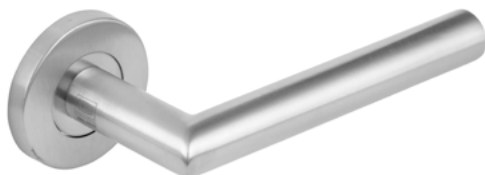

54mm 135mm 68mm

Boxed		
Description	Unit qty	Product code
Lever on rose	1 set	J-1000RRS02SS