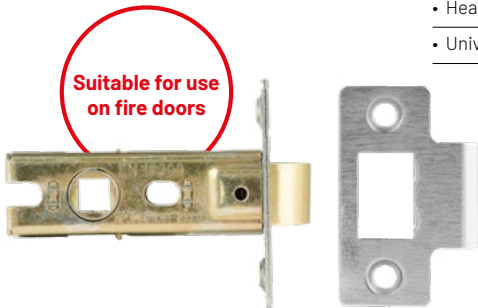

## Fitting to a fire door?

Look out for our fire door compliant symbols.

## CE tubular latch

CE  
EN 12209

UK  
CPA

certifire

- Heavy duty bolt through fixings
- Universal handing

⌀ 21.5mm    ⌀ 15mm    ⌀ 67/79mm

📏 **Backset:** 45mm or 57mm  
🔩 **Fixing points:** 38mm

Description	Finish	Unit qty	Boxed	Clam packed
63mm CE tubular latch	SSS	1	DH002156	DP007156
63mm CE tubular latch	ANB	1	DH002156-ANB	
63mm CE tubular latch	BLNK	1	DH002156-BLNK	
63mm CE tubular latch	PB	1	DH002167	DP007167
63mm CE tubular latch	PSS	1	DH002166	DP007166
76mm CE tubular latch	SSS	1	DH002157	DP007157
76mm CE tubular latch	ANB	1	DH002157-ANB	
76mm CE tubular latch	BLNK	1	DH002157-BLNK	
76mm CE tubular latch	PB	1	DH002169	DP007169
76mm CE tubular latch	PSS	1	DH002168	DP007168

## 2648 tubular latch

- Suitable for timber doors requiring lever handle operation
- For use with sprung lever handles
- Reversible latch bolt

⌀ 22mm    ⌀ 64.5 / 80 / 91.5mm    📏 **Backset:** 44.5mm, 57mm or 71.5mm