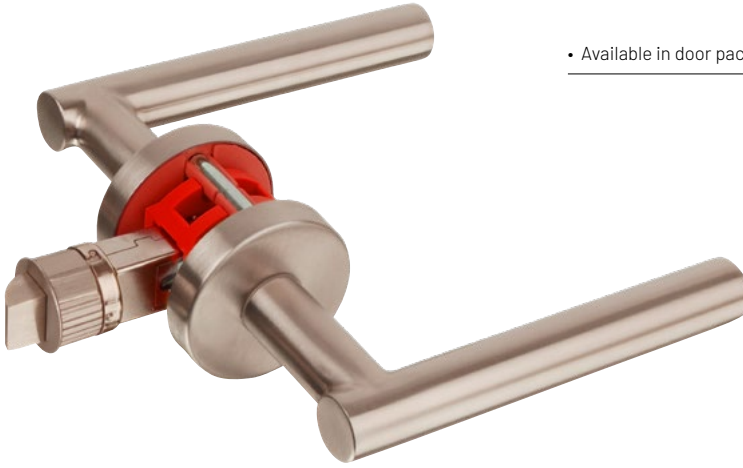

T-bar straight lever

• Available in door pack only

Only compatible with Jigtech PRO kit

170mm 70.5mm

Description	Finish	Boxed		
		Unit qty	Case qty	Product code
T-bar straight lever passage door pack	SSS	1	20	JTR7000