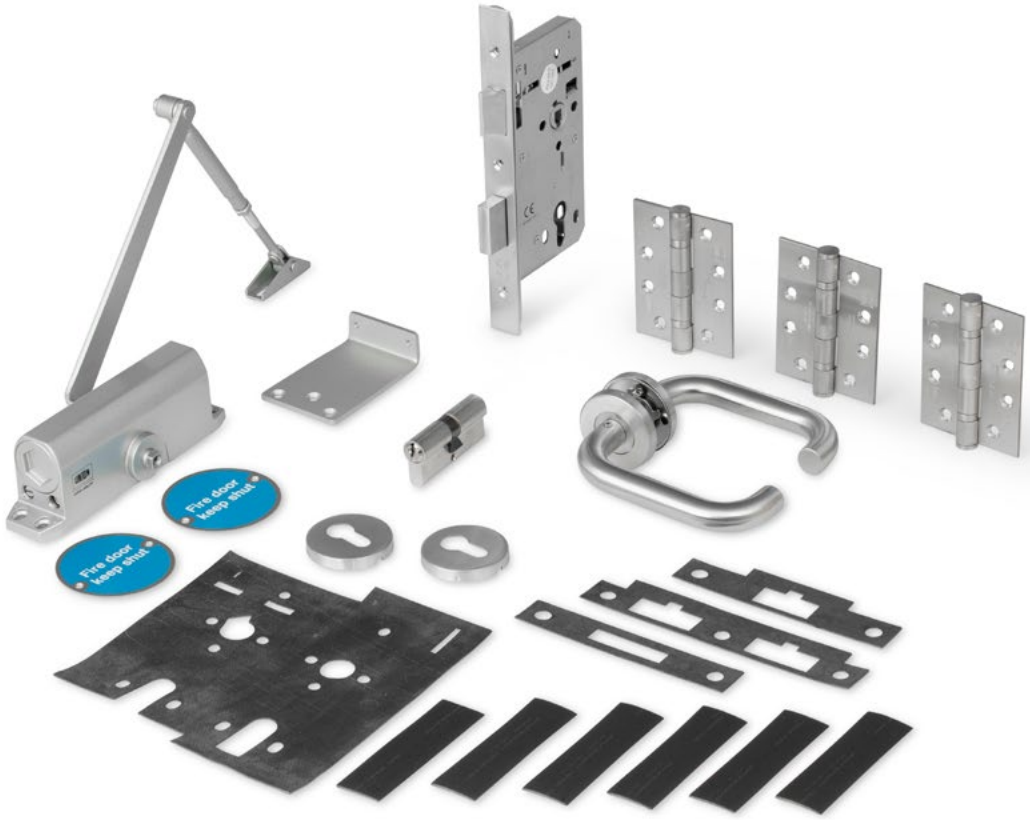

## Button top washered parliament hinge

- Heavy duty hinge
- Tested to 100,000 cycles

80kg

Description	Finish	Boxed		
		Unit qty	Case qty	Product code
102x76x127mm washered button tip parliament hinge	SSS	1	5	DP009970
102x76x127mm washered button tip parliament hinge	PSS	1	5	DP009971
102x76x127mm washered button tip parliament hinge	BR	1	5	DP009972