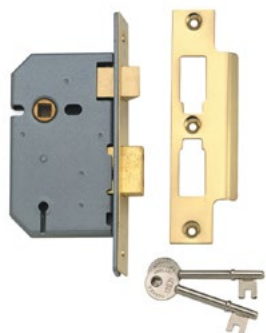

Lever locks

2277 3 lever mortice sashlock

CE
EN 12209

UK
CA

- Deadbolt locked or unlocked by key from either side
- Reversible latch
- Pierced to accept bolt through furniture
- Keys are suitable for use on doors up to 54mm thick

57mm 65/65/77.5/103mm 108mm Fixing points: 38mm

Backset: 32mm, 44.5mm, 57mm or 82.5mm
Deadbolt throw: 12.5mm

Description	Finish	Unit qty	Boxed	Clam packed
3 lever mortice sashlock 2" case	SC	1	J2277-SC-2.00	-
3 lever mortice sashlock 2" case	PB	1	J2277-PL-2.00	-
3 lever mortice sashlock 2.5" case	SC	1	J2277-SC-2.50	Y2277-SC-2.50
3 lever mortice sashlock 2.5" case	PB	1	J2277-PL-2.50	Y2277-PL-2.50
3 lever mortice sashlock 3" case	SC	1	J2277-SC-3.00	Y2277-SC-3.00
3 lever mortice sashlock 3" case	PB	1	J2277-PL-3.00	Y2277-PL-3.00
3 lever mortice sashlock 4" case	SC	1	J2277-SC-4.00	-
3 lever mortice sashlock 4" case	PB	1	J2277-PL-4.00	-