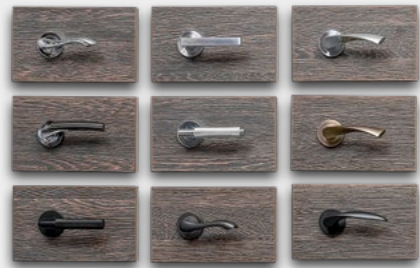

Show boards

Handle boards can be installed above trade counters or in place of shelves to demonstrate UNION's variety of handles and matching accessories such as escutcheons and thumb turns to show a full suite.