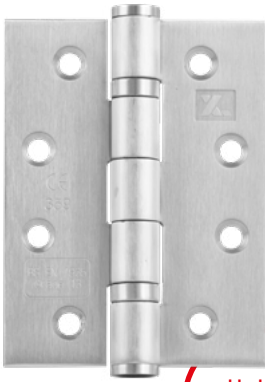

CE grade 13 butt hinge

Ideal for doors with door closers

- Grade 13 hinge for use on heavy doors up to 120kg
- Five knuckle ball bearing hinge
- Template drilled for consistency and accuracy
- Equipped with ball bearings, for reduced friction and increased durability

Description	Finish	Boxed			Euro slot		
		Unit qty	Case qty	Product code	Unit qty	Case qty	Product code
102x76x3mm butt hinge (pair)	PEB	1	5	XL000836	-	-	-
102x76x3mm butt hinge (x3)	PEB	-	-	-	1	5	DX40616
102x76x3mm security butt hinge (pair)	SSS	1	5	XL000835-SEC	-	-	-
102x76x3mm butt hinge - radiused (pair)	SSS	1	5	XL000835R	-	-	-
102x76x3mm butt hinge - radiused (x3)	SSS	-	-	-	1	5	DX40614R
102x76x3mm butt hinge (pair)	SSS	1	5	XL000835	-	-	-
102x76x3mm butt hinge (x3)	SSS	1	5	XL000835X3	1	5	DX40614
102x76x3mm butt hinge (pair)	PSS	1	5	XL000837	-	-	-
102x76x3mm butt hinge (x3)	PSS	1	5	XL000837X3	1	5	DX40615
102x76x2.5mm butt hinge (x3)	SSS	1	5	XL000828	-	-	-
102x67x2.5mm butt hinge (x3)	SSS	1	5	XL000830	-	-	-
102x67x2.5mm butt hinge (pair)	SSS	1	5	XL000830X2	-	-	-
102x67x2.5mm butt hinge (x3)	PSS	1	5	XL000831	-	-	-
102x63x2.5mm butt hinge (pair) - slim	PSS	1	5	XL000831X2	-	-	-
102x102x3mm butt hinge (pair)	SSS	1	5	XL000825	-	-	-

Fitting to a fire door?

Look out for our fire door compliant symbols.

Timber fire door rated

Metal fire door rated