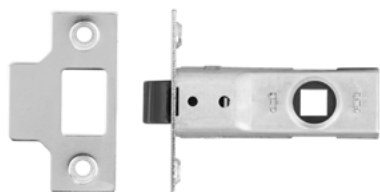

## Essential tubular latch

- Durable nylon latch for quieter locking
- Suitable for timber doors requiring lever handle operation
- For use with sprung lever handles
- Universal handing

22mm 64.5 / 77 / 89.5mm | **Backset:** 45mm, 57mm or 69mm