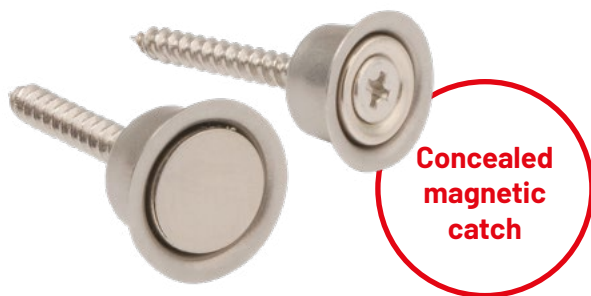

PLS-12 PRO

- Concealed magnet catch
- Universal handing
- Suitable for 16-30mm doors

Description	Finish	Euro slot	
		Unit qty	Product code
Magnetic catch for 16-30mm doors	SSS	1	PLS12PRO