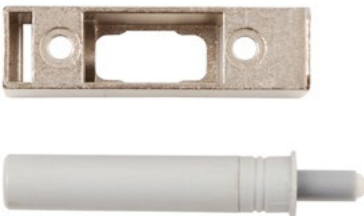

Soft close drawer system

Description	Finish	Boxed		
		Unit qty	Case qty	Product code
Soft close drawer system - 5 pack	SF	1	5	DP007249