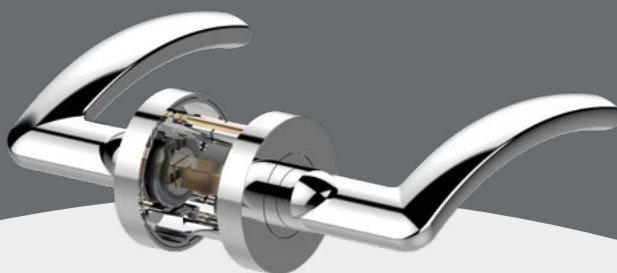

Fire-rated and Certifire approved handles

Can be installed on fire doors up to FD60

Easy to install and legally compliant

Compatible with Jigtech CE SmartLatch