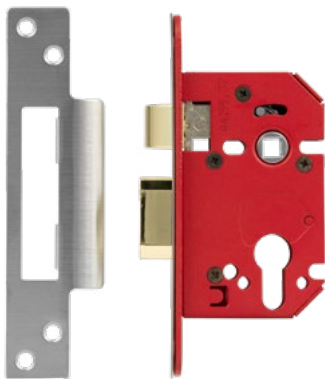

StrongBOLT® euro profile sashlock

CE UK certifire
EN 12209

Description	Finish	Unit qty	Boxed	Clam packed
2.5" backset sashlock	SS	1	JL22EUS-SS-2.5	YL22EUS-SS-2.5
3" backset sashlock	SS	1	JL22EUS-SS-3.0	YL22EUS-SS-3.0
2.5" backset sashlock	PB	1	JL22EUS-PB-2.5	YL22EUS-PB-2.5
3" backset sashlock	PB	1	JL22EUS-PB-3.0	YL22EUS-PB-3.0
Rebate kit 0.5"	SC	1	J2200REB-0.5-SC	
Rebate kit 1"	SC	1	J2200REB-1.0-SC	
Rebate kit 0.5"	PB	1	J2200REB-0.5-PL	
Rebate kit 1"	PB	1	J2200REB-1.0.PL	
Intumescent kit - essential for fire doors	N/A	1	J-STRONGBOLT-SL-IK