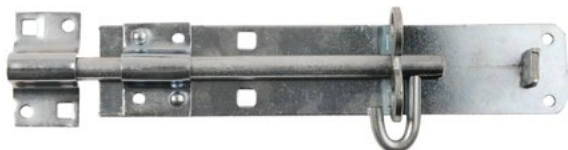

Gate furniture

Brenton pad bolt

Description	Finish	Boxed			Euro slot		
		Unit qty	Case qty	Product code	Unit qty	Case qty	Product code
102mm brenton pad bolt	BZ	1	10	DH001299	1	5	DP006299
152mm brenton pad bolt	BZ	1	10	DH001300	1	4	DP006300
203mm brenton pad bolt	BZ	1	10	DH001302	1	4	DP006302
254mm brenton pad bolt	BZ	1	10	DH001304	1	4	DP006304
Oval pad bolt	BZ	1	10	DH001308	1	5	DP006308