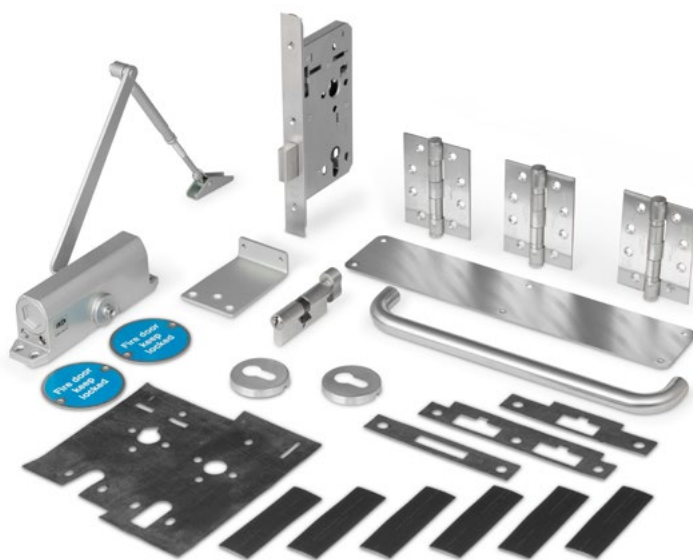

Deadlock fire door kit

For fire doors that are locked all the time -
cleaner cupboards, maintenance hatches

certifire