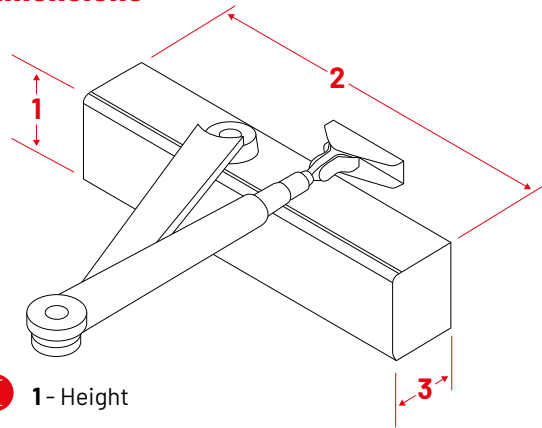

Dimensions

- 1 - Height
- 2 - Width
- 3 - Depth
- All products supplied with fixings