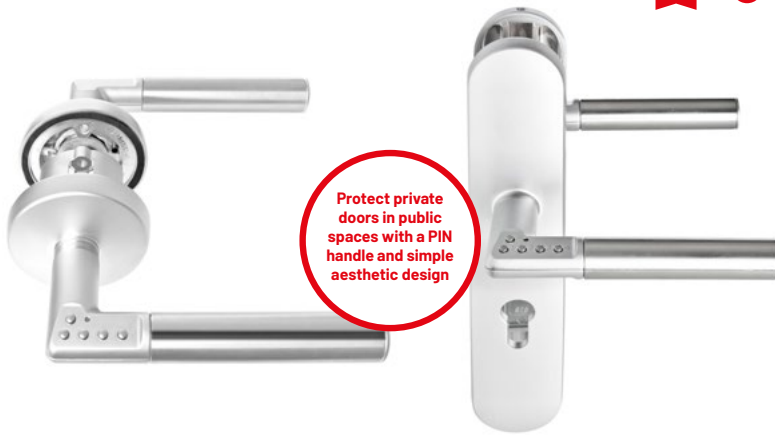

Code Handle®

- Push button lock discretely located within the handle
- Easy to retro-fit by replacing current handle
- Security with minimal effort
- Suits DIN standard lockcases
- Auto-lock and permanent unlocked functionalities
- Can be programmed with up to 9 different user codes (4-6 digits) and 1 master code (6 digits)
- Visual LED displays status locked or unlocked
- Adjustable on and off acoustic signals for operation of the lever and pressing the buttons
- Power supply - 2 x lithium-ion batteries 3V (CR2), 30,000 life cycles
- Suitable for 35 - 80mm door thickness
- CE marked to EN 55022 Class B, EN 61000-4-2, 4-3, 4-8 and EN 61000-6-2, 6-3