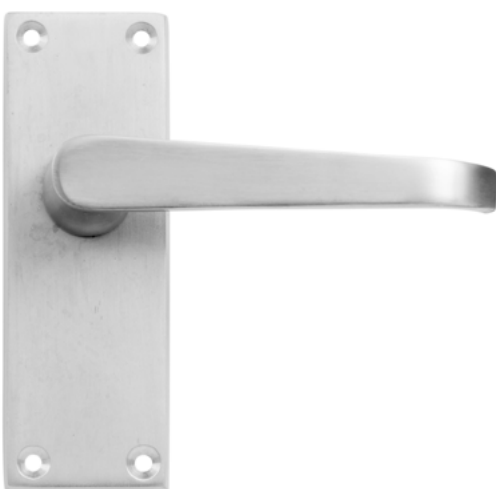

Victorian

Straight premier lever on backplate

152-115mm 43mm 47mm

Description	Boxed	
	Unit qty	Product code
Lever latch furniture - short	1 set	DP059220

Door closers & exit hardware

Locks & cylinders

Door furniture