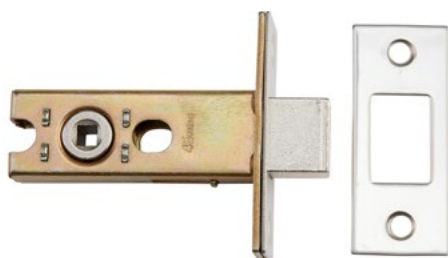

Tubular mortice deadbolt

Backset: 45mm

Description	Finish	Unit qty	Case qty	Product code
65mm tubular mortice deadbolt	PSS	1	100	DH002219

View full range of latches on
www.uniononline.co.uk