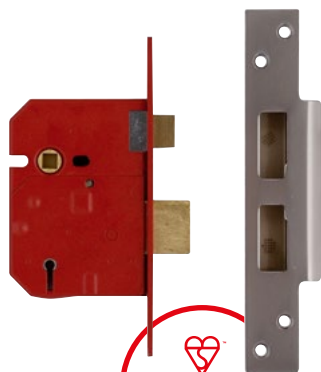

Lever locks

BS 5 lever mortice sashlock

- Anti-saw security for resistance against attack
- Suitable for doors up to 54mm thick
- Reversible latch

57mm
67/79.5mm
111mm

Backset: 45mm or 57.5mm
Deadbolt throw: 20mm

Description	Finish	Unit qty	Boxed	Clam packed
BS 5 lever sashlock 2.5" case	SC	1	J2234E-SC-2.50	Y2234E-SC-2.50
BS 5 lever sashlock 2.5" case	PB	1	J2234E-PL-2.50	Y2234E-PL-2.50
BS 5 lever sashlock 3" case	SC	1	J2234E-SC-3.00	Y2234E-SC-3.00
BS 5 lever sashlock 3" case	PB	1	J2234E-PL-3.00	Y2234E-PL-3.00