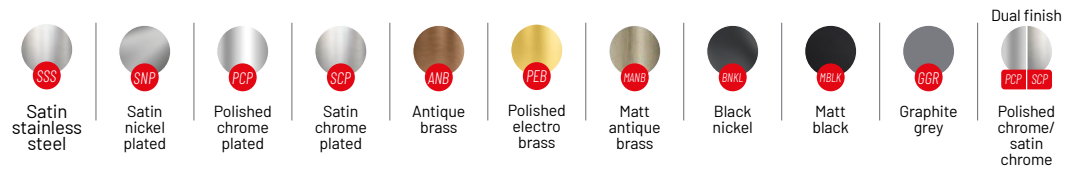

Swatches are provided as a quick reference guide to help with selection, actual finish may vary.

Icons and certifications

All products in the Jigtech range include fixings

This handle is also available in a door pack

British designed
180 years of British engineering in Willenhall, the lock capital of Europe

Guarantees
Peace of mind with industry-leading product assurance