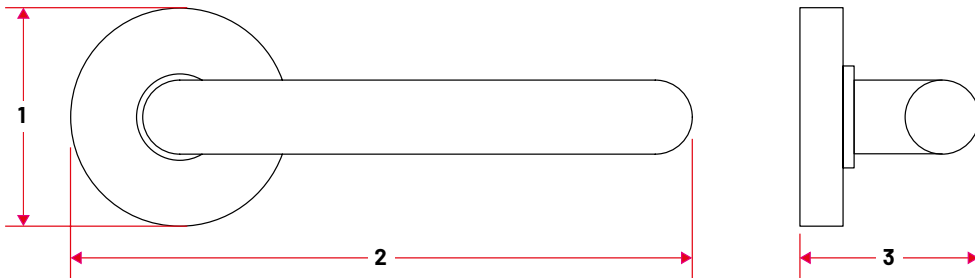

Useful icons

Dimensions

Lever on rose

- **1** Handle - diameter of round rose or height/width of square rose
- **2** Handle length
- **3** Handle projection

Swatches

Our extensive collection of door hardware comes in a range of finishes to suit the needs of any door or project.