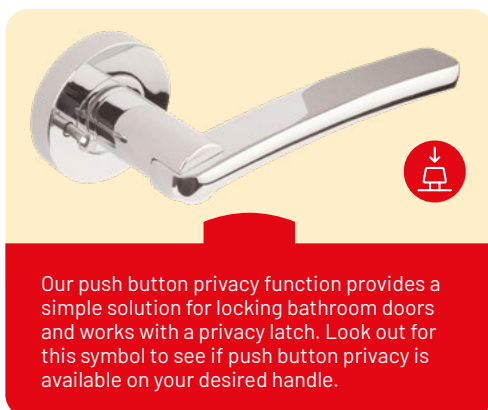

Our push button privacy function provides a simple solution for locking bathroom doors and works with a privacy latch. Look out for this symbol to see if push button privacy is available on your desired handle.

certifire

Certifire is a 3rd party approval scheme that confirms the product is suitable for use on fire doors. For details of actual approval see Certifire's website to view each certificate.

Fire door testing - fire resistance within door assemblies serves three main purposes: to restrict the initial development of the fire, to restrict the spread of the fire and to protect escape routes. Whenever fitting a latch to a fire door it must be fire door tested and fitted with an appropriate intumescent kit.