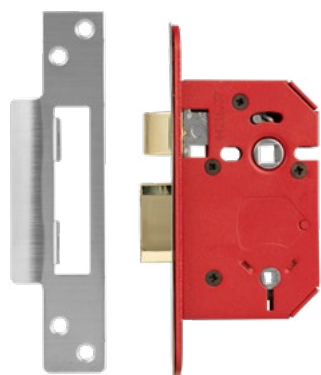

StrongBOLT® bathroom lock

CE UK certifire
EN 12209

Description	Finish	Unit qty	Boxed	Clam packed
2.5" backset bathroom lock	SS	1	J22WCS-SS-2.5	Y22WCS-SS-2.5
3" backset bathroom lock	SS	1	J22WCS-SS-3.0	Y22WCS-SS-3.0
2.5" backset bathroom lock	PB	1	J22WCS-PB-2.5	Y22WCS-PB-2.5
3" backset bathroom lock	PB	1	J22WCS-PB-3.0	Y22WCS-PB-3.0
Rebate kit 0.5"	SC	1	J2200REB-0.5-SC	-
Rebate kit 1"	SC	1	J2200REB-1.0-SC	-
Rebate kit 0.5"	PB	1	J2200REB-0.5-PL	-
Rebate kit 1"	PB	1	J2200REB-1.0-PL	-
Intumescent kit - essential for fire doors	N/A	1	J-STRONGBOLT-SL-IK	-