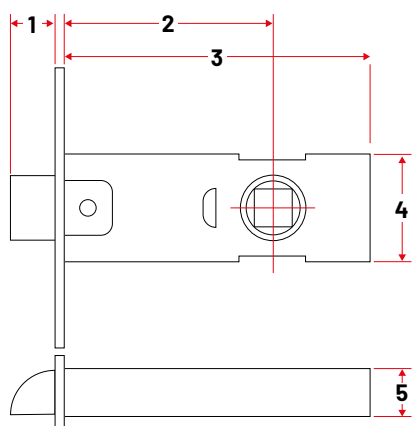

Dimensions

- 1 Bolt projection/throw
- 2 Backset
- 3 Case size
- 4 Height
- 5 Width

Standards

EN 12209 – classifies mechanically operated locks, latches and locking plates using an 11 digit coding system. Each digit refers to a particular feature of the product measured against the standard's performance requirements.

Fire door testing – fire resistance within door assemblies serves three main purposes: to restrict the initial development of the fire, to restrict the spread of the fire and to protect escape routes. Whenever fitting a latch to a fire door it must be fire door tested and fitted with an appropriate intumescent kit.