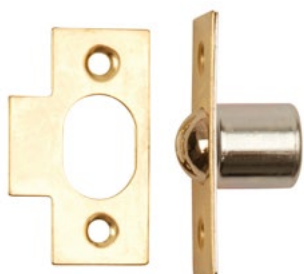

Bales catch