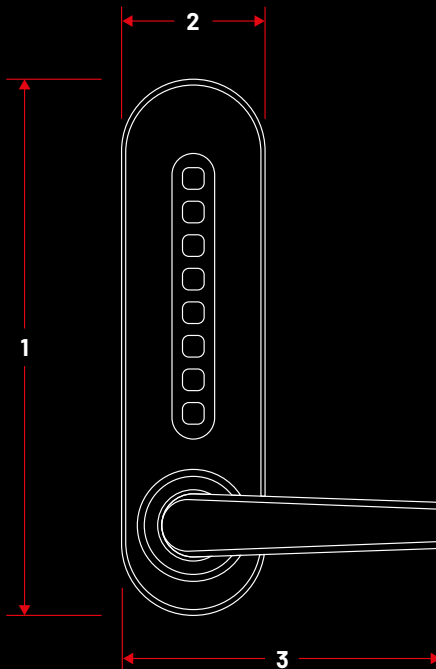

Product dimensions

Main unit dimensions

- 1 228mm
- 2 65mm
- 3 128mm

Standard lockcase dimensions

- 90mm
- 49mm
- **Backset:** 60mm