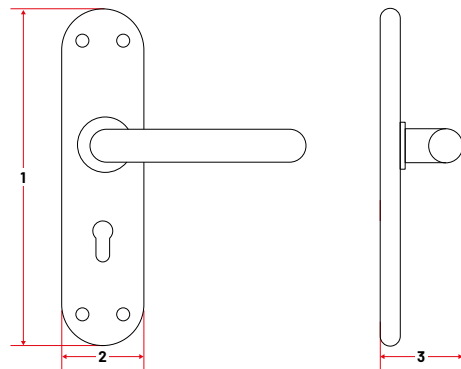

Lever on backplate

- **1** Height of backplate
- **2** Width of backplate
- **3** Handle projection

All products include fixings

Look out for this symbol throughout the section to see if your desired handle is available in a door pack