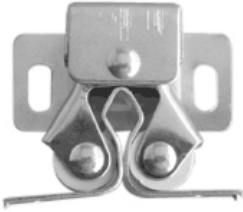

Nylon double roller catch

Description	Finish	Boxed			Euro slot		
		Unit qty	Case qty	Product code	Unit qty	Case qty	Product code
Nylon double roller catch (2 per card)	ZP	1	250	DH002224	1	5	DP007224