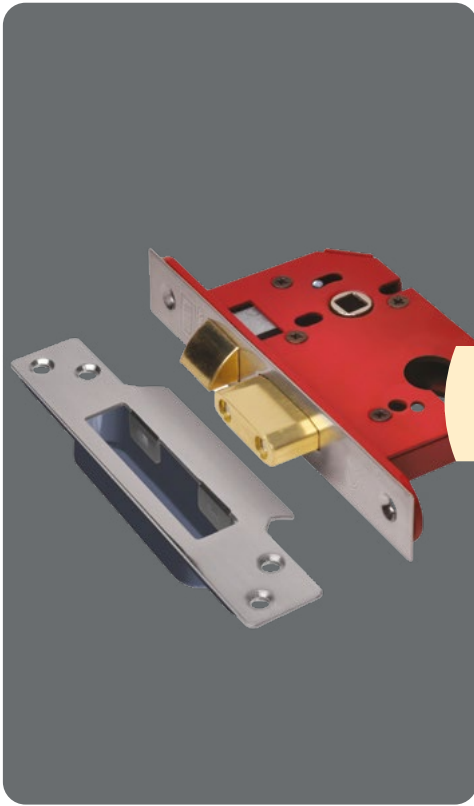

## StrongBOLT® BS mortice deadlock

certifire

- Anti-pick, anti-saw and anti-drill security for resistance against attack
- 5 lever mortice lock
- Suitable for doors up to 54mm thick
- Security boxed strike included

## StrongBOLT®

Range of euro and oval profile lockcases

- Anti-pick and anti-saw for resistance against attack
- Easy retro-fit for many existing UK mortice locks
- Quick reversible radius latch
- Radius plastic splinter guard and anti-rattle strike
- Suitable for doors up to 54mm thick