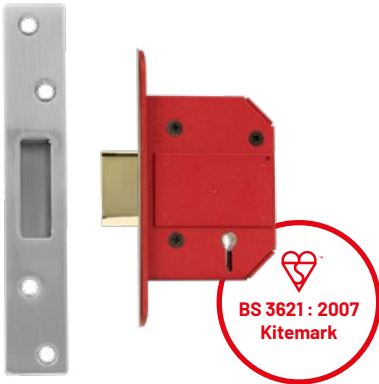

## StrongBOLT® BS mortice sashlock

certifire

- Anti-pick, anti-saw and anti-drill security for resistance against attack
- 5 lever mortice lock
- Suitable for doors up to 54mm thick
- Sashlock features a reversible latch
- Security boxed strike included

## StrongBOLT® BS mortice deadlock

certifire

- Anti-pick, anti-saw and anti-drill security for resistance against attack
- 5 lever mortice lock
- Suitable for doors up to 54mm thick
- Security boxed strike included