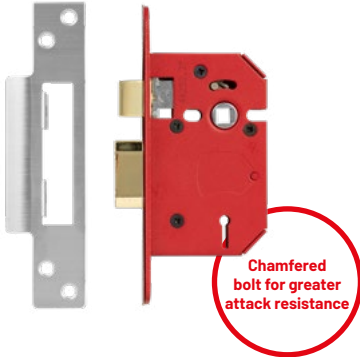

StrongBOLT® 3 lever mortice sashlock

- 3 lever sashlock with anti-saw security feature
- Easy retro-fit for many existing UK mortice locks
- Reversible latch
- Suitable for doors up to 54mm thick
- Includes strike plate and splinter guard