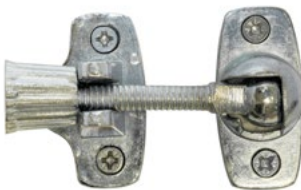

Sash fastener

Description	Finish	Euro slot		Product code
		Unit qty	Case qty	
Sash fastener	PB	1	5	DP005346
Sash fastener	PCP	1	5	DP008346
Sash fastener	SCP	1	5	DP009346
Sash fastener	ZP	1	5	DP005810