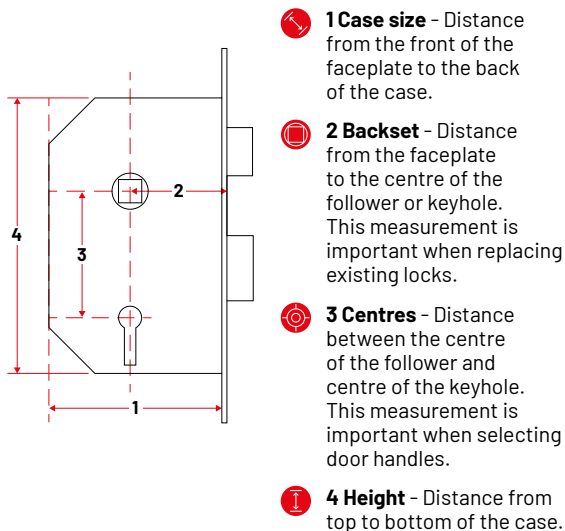

Dimensions