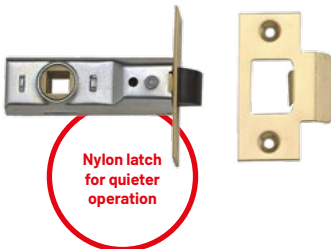

## CE tubular latch

CE  
EN 12209

UK  
CPA

certifire

- Heavy duty bolt through fixings
- Universal handing

⌀ 21.5mm    ⌀ 15mm    ⌀ 67/79mm

📏 **Backset:** 45mm or 57mm  
🔩 **Fixing points:** 38mm

Description	Finish	Unit qty	Boxed	Clam packed
63mm CE tubular latch	SSS	1	DH002156	DP007156
63mm CE tubular latch	ANB	1	DH002156-ANB	
63mm CE tubular latch	BLNK	1	DH002156-BLNK	
63mm CE tubular latch	PB	1	DH002167	DP007167
63mm CE tubular latch	PSS	1	DH002166	DP007166
76mm CE tubular latch	SSS	1	DH002157	DP007157
76mm CE tubular latch	ANB	1	DH002157-ANB	
76mm CE tubular latch	BLNK	1	DH002157-BLNK	
76mm CE tubular latch	PB	1	DH002169	DP007169
76mm CE tubular latch	PSS	1	DH002168	DP007168

## 2648 tubular latch

- Suitable for timber doors requiring lever handle operation
- For use with sprung lever handles
- Reversible latch bolt

⌀ 22mm    ⌀ 64.5 / 80 / 91.5mm    📏 **Backset:** 44.5mm, 57mm or 71.5mm