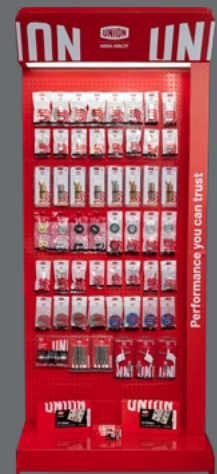

Side panels

UNION side panels tie the merchandising stands together in an elegant way, these are available for stands starting from 4m wide.