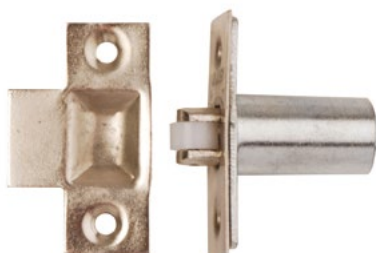

Adjustable roller catch