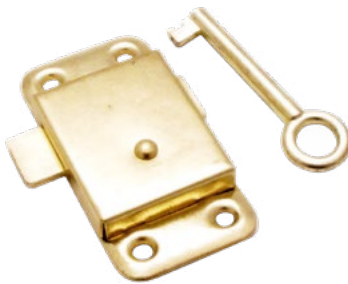

Wardrobe lock

Description	Finish	Euro slot		Product code
		Unit qty	Case qty	
63mm wardrobe/cupboard lock and key	BR	1	5	RX72054