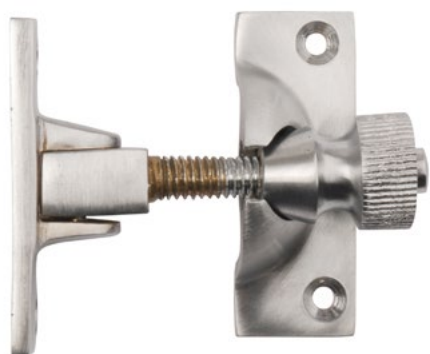

Specialist range of products designed specifically for use on UPVC windows and doors, from casement stays to handles.

Door closers & exit hardware