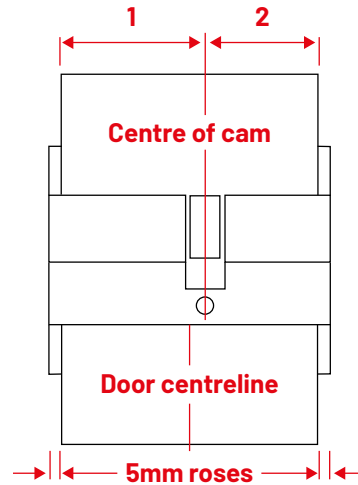

How to measure an offset cylinder length

(measurement 1 + hardware thickness)
+ (measurement 2 + hardware thickness)
= **overall cylinder length**