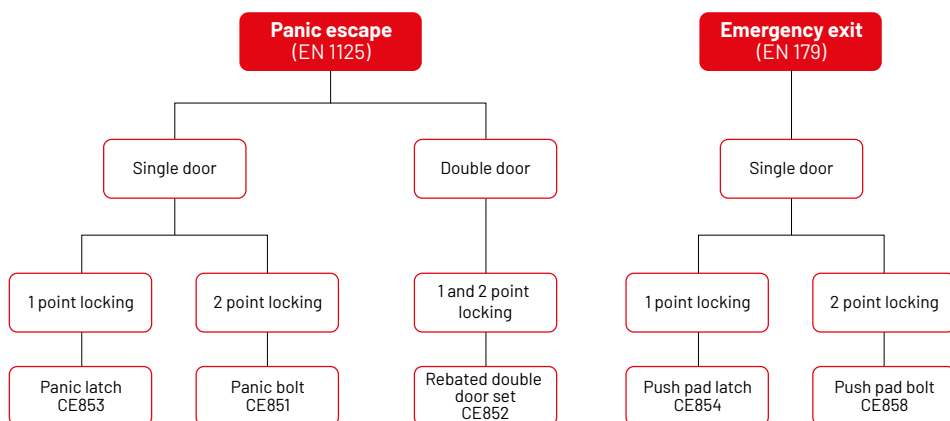

Selecting panic exit hardware

- Is the door in a public or busy area?
- Is it for timber or metal doors? If not, contact us for more options
- Is it a single or double door?
- Is entry into a building required through this door?