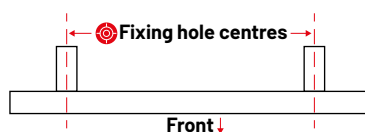

We offer a stylish collection of cabinet hardware to suit most interiors. Our range includes handles, knobs, hinges, rails and other accessories.

All product are supplied with fixings.

Sizes quoted is the distance between the hole centres at the back of the handle for fixing.