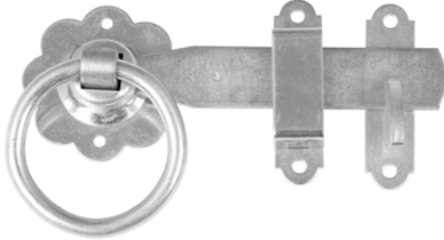

Ring gate latch

Description	Finish	Boxed			Euro slot		
		Unit qty	Case qty	Product code	Unit qty	Case qty	Product code
152mm ring gate latch	BZ	1		DH001188	1	3	DP006188
152mm ring gate latch	BLK	1		DH001187	1	3	DP006187