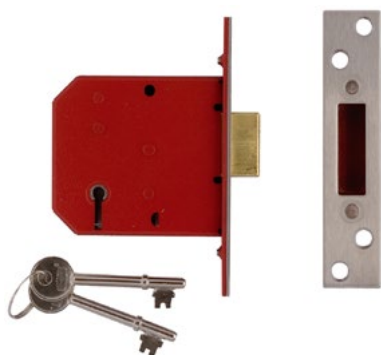

## 5 lever mortice sashlock

CE UK CA  
EN 12209

- Deadbolt locked or unlocked by key from either side
- Reversible latch
- Keys are suitable for use on doors up to 54mm thick
- Pierced to accept bolt through furniture

## 5 lever mortice deadlock

CE UK CA  
EN 12209

- Deadbolt locked or unlocked by key from either side
- Keys are suitable for use on doors up to 54mm thick

65/77.5mm 70mm

Backset: 44.5mm or 57mm  
Deadbolt throw: 14mm